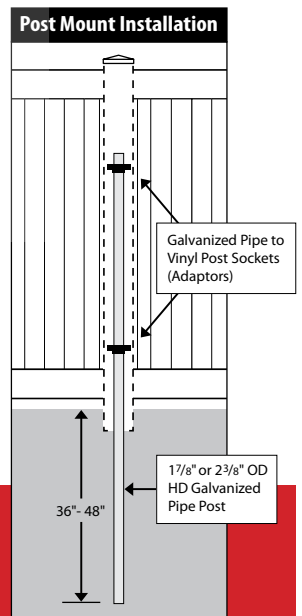

### 6' High x 8' Wide Semi-Privacy Vinyl Fence (Post Mount Installation)

### Components

- 5" x 5" x 78" Post (Post Mount)
- (2) 1 1/2" x 5 1/2" x 94 1/2" Rail (Bottom Rail Reinforced)
- (13) 7/8" x 6" x 62 1/4" Semi-Privacy Pickets

**EDMONTON (780) 447-1919 | 1-800-661-9847**  
**CALGARY (403) 259-5155 | 1-888-220-2525**  
[www.phoenixfence.ca](http://www.phoenixfence.ca)