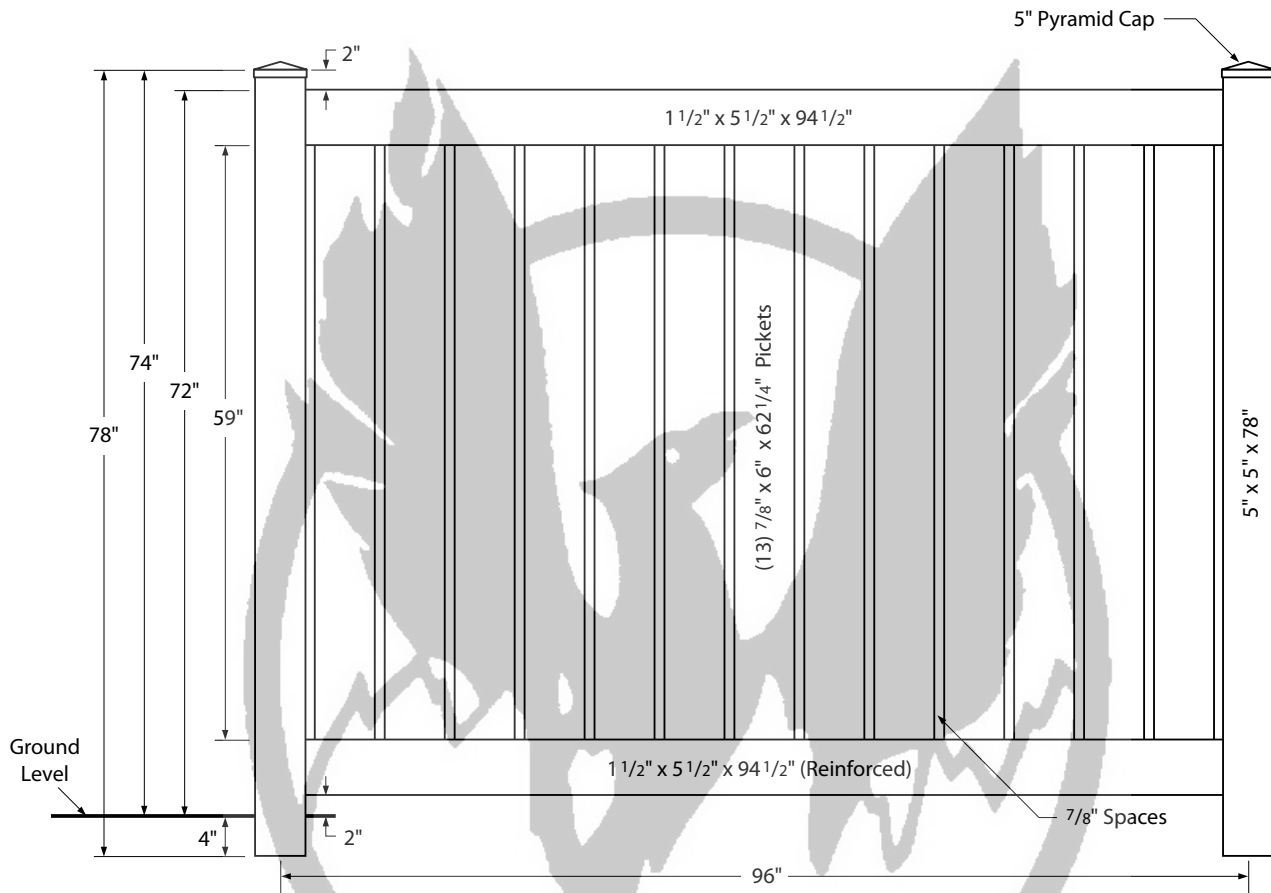

### 6' High x 8' Wide Semi-Privacy Vinyl Fence (Post Mount Installation)

### Components

- 5" x 5" x 78" Post (Post Mount)
- (2) 1 1/2" x 5 1/2" x 94 1/2" Rail (Bottom Rail Reinforced)
- (13) 7/8" x 6" x 62 1/4" Semi-Privacy Pickets

**EDMONTON (780) 447-1919 | 1-800-661-9847**  
**CALGARY (403) 259-5155 | 1-888-220-2525**  
[www.phoenixfence.ca](http://www.phoenixfence.ca)