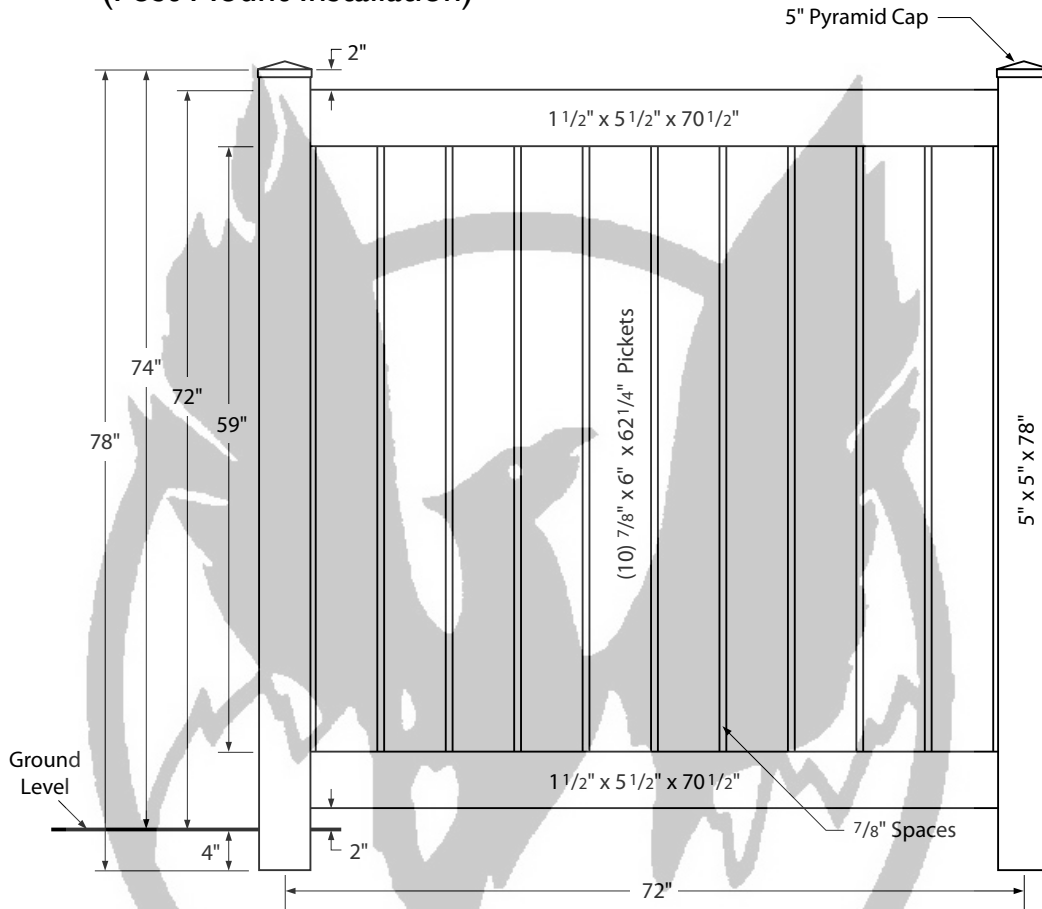

PHOENIX FENCE

VINYL PRODUCTS

6' High x 6' Wide Semi-Privacy Vinyl Fence (Post Mount Installation)

Components

- 5" x 5" x 78" Post (Post Mount)
- (2) 1 1/2" x 5 1/2" x 70 1/2" Rail
- (10) 7/8" x 6" x 62 1/4" Semi-Privacy Pickets