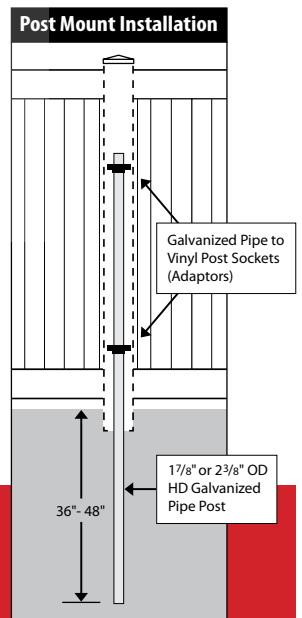

PHOENIX FENCE

VINYL PRODUCTS

6' High x 6' Wide Semi-Privacy Vinyl Fence (Post Mount Installation)

Components

- 5" x 5" x 78" Post (Post Mount)
- (2) 1 1/2" x 5 1/2" x 70 1/2" Rail
- (10) 7/8" x 6" x 62 1/4" Semi-Privacy Pickets