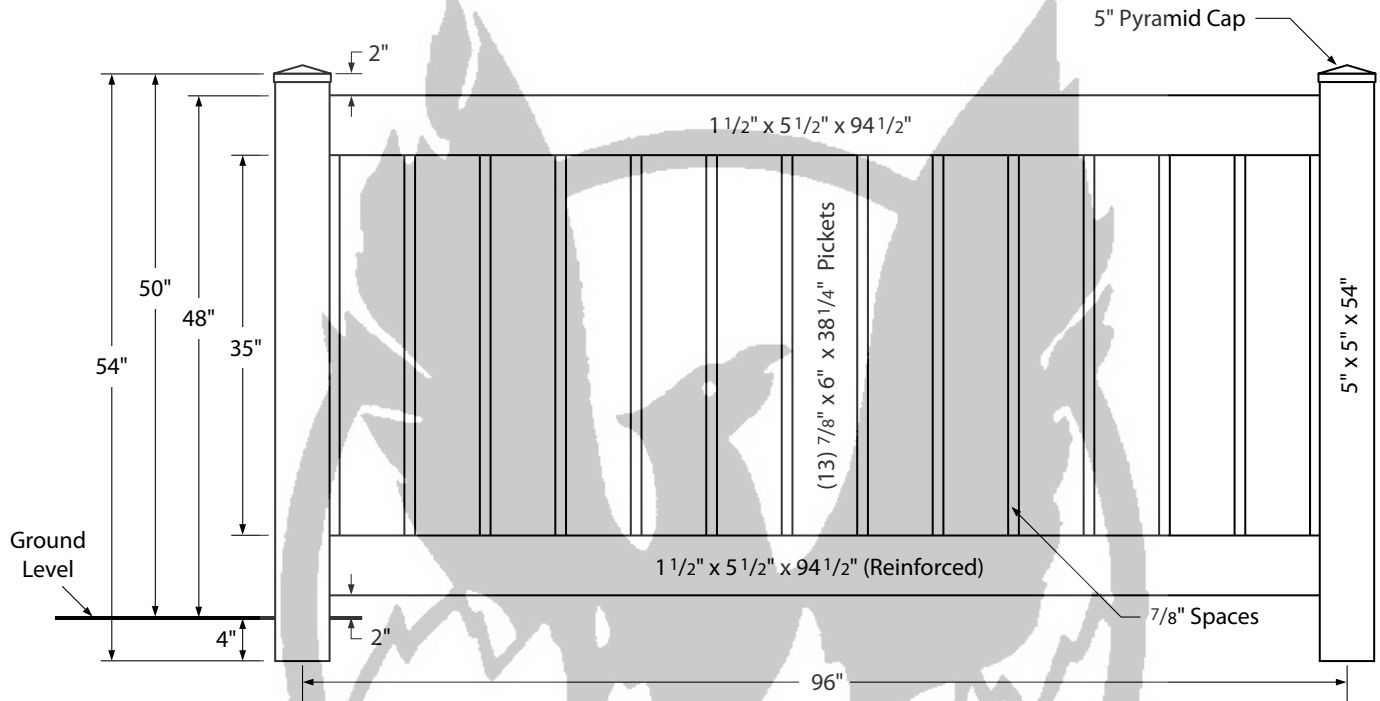

PHOENIX FENCE

VINYL PRODUCTS

4' High x 8' Wide Semi-Privacy Vinyl Fence (Post Mount Installation)

Components

- 5" x 5" x 54" Post (Post Mount)
- (2) 1 1/2" x 5 1/2" x 94 1/2" Rail (Bottom Rail Reinforced)
- (13) 7/8" x 6" x 38 1/4" Semi-Privacy Pickets