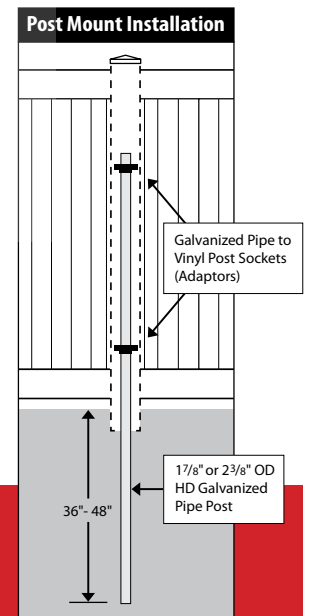

PHOENIX FENCE

VINYL PRODUCTS

4' High x 8' Wide Semi-Privacy Vinyl Fence (Post Mount Installation)

Components

- 5" x 5" x 54" Post (Post Mount)
- (2) 1 1/2" x 5 1/2" x 94 1/2" Rail (Bottom Rail Reinforced)
- (13) 7/8" x 6" x 38 1/4" Semi-Privacy Pickets