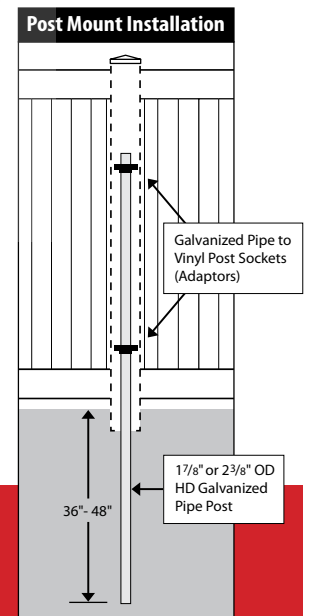

PHOENIX FENCE

VINYL PRODUCTS

5' High x 8' Wide Privacy + Picket (Estate) Vinyl Fence (Post Mount Installation)

Components

- 5" x 5" x 66" Post (Post Mount)
- (2) 1 1/2" x 5 1/2" x 94 1/2" Pocket Rail (Bottom Rail Reinforced)
- (8) 7/8" x 1 11/3" x 38 1/4" Three-Panel Tongue & Groove Privacy Pickets
- (2) 7/8" x 1 1/4" x 35" U Channel
- (1) 2" x 3 1/2" x 94 1/2" Top Accent Rail
- (18) 7/8" x 1 1/2" x 12" Accent Pickets