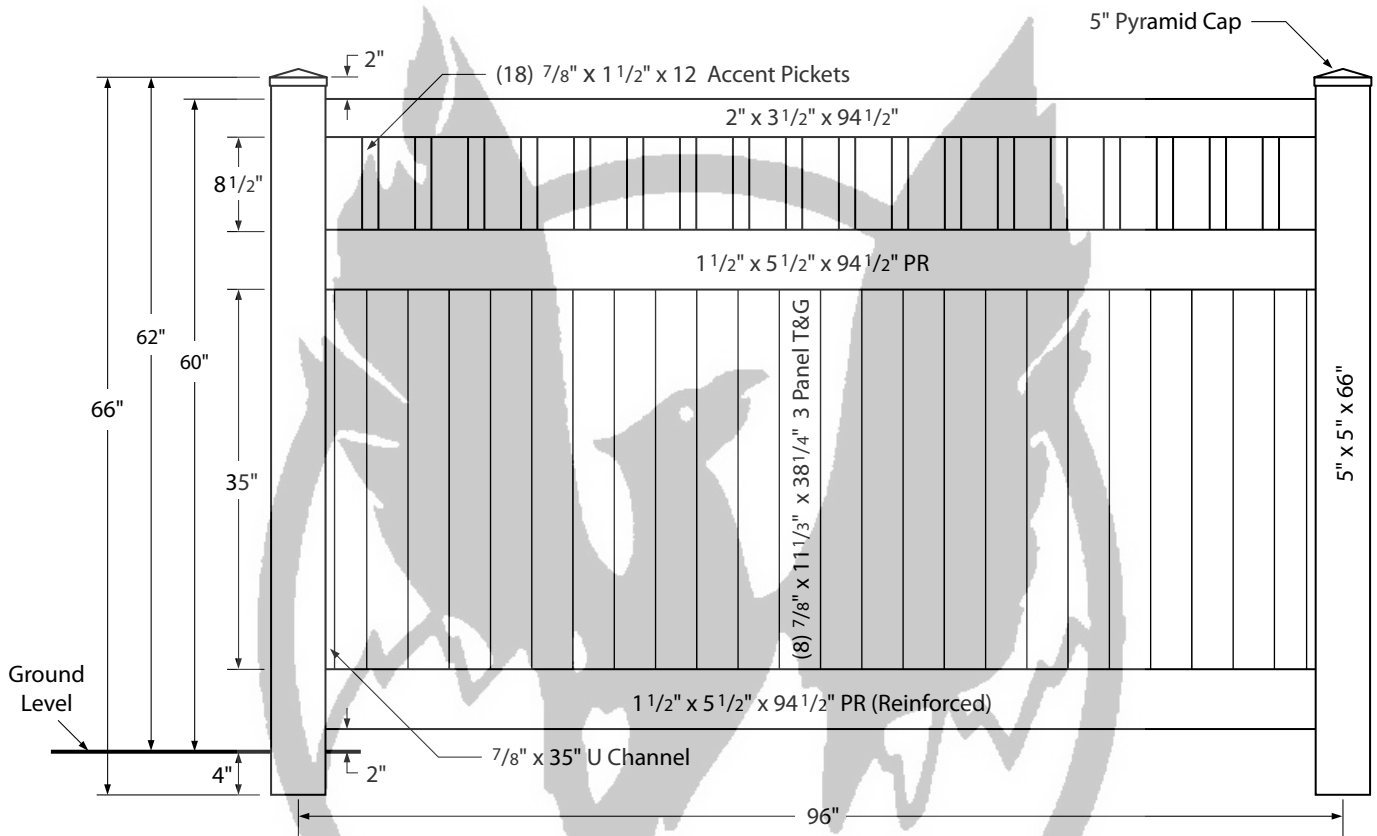

PHOENIX FENCE

VINYL PRODUCTS

5' High x 8' Wide Privacy + Picket (Estate) Vinyl Fence (Post Mount Installation)

Components

- 5" x 5" x 66" Post (Post Mount)
- (2) 1 1/2" x 5 1/2" x 94 1/2" Pocket Rail (Bottom Rail Reinforced)
- (8) 7/8" x 1 11/3" x 38 1/4" Three-Panel Tongue & Groove Privacy Pickets
- (2) 7/8" x 1 1/4" x 35" U Channel
- (1) 2" x 3 1/2" x 94 1/2" Top Accent Rail
- (18) 7/8" x 1 1/2" x 12" Accent Pickets