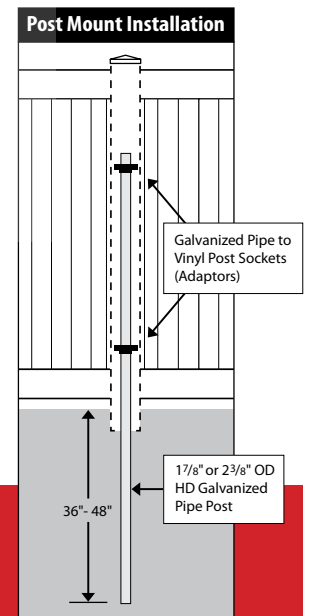

### 5' High x 6' Wide Privacy + Picket (Estate) Vinyl Fence (Post Mount Installation)

#### Components

- 5" x 5" x 66" Post (Post Mount)
- (2) 1 1/2" x 5 1/2" x 94 1/2" Pocket Rail
- (6) 7/8" x 11 1/3" x 38 1/4" Three-Panel Tongue & Groove Privacy Pickets
- (2) 7/8" x 11 1/4" x 35" U Channel
- (1) 2" x 3 1/2" x 70 1/2" Top Accent Rail
- (14) 7/8" x 1 1/2" x 12" Accent Pickets