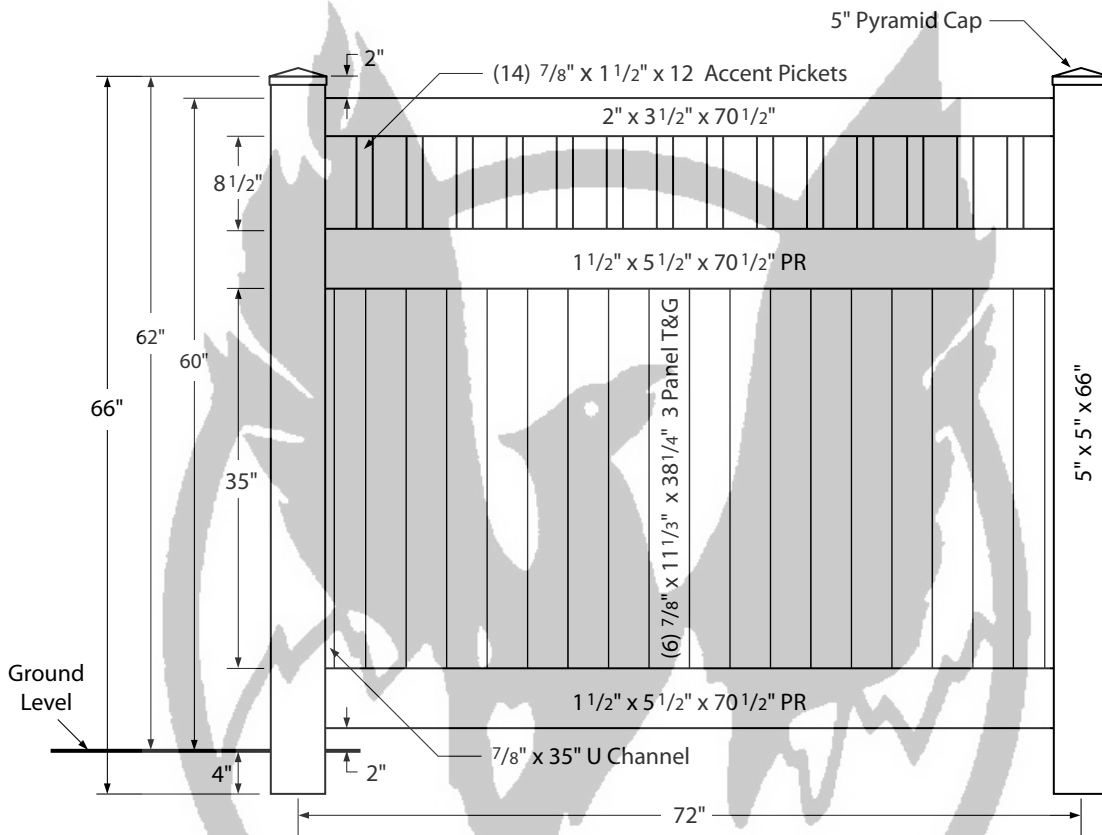

### 5' High x 6' Wide Privacy + Picket (Estate) Vinyl Fence (Post Mount Installation)

#### Components

- 5" x 5" x 66" Post (Post Mount)
- (2) 1 1/2" x 5 1/2" x 94 1/2" Pocket Rail
- (6) 7/8" x 11 1/3" x 38 1/4" Three-Panel Tongue & Groove Privacy Pickets
- (2) 7/8" x 11 1/4" x 35" U Channel
- (1) 2" x 3 1/2" x 70 1/2" Top Accent Rail
- (14) 7/8" x 1 1/2" x 12" Accent Pickets