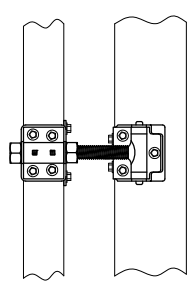

DETAIL A

DETAIL A (optional)

DETAIL C

ESTATE™ ALUMINUM ENTRY GATE

Ornamental Pickets: 3/4" Square x .125" Wall
 Uprights : 2" Square x .250" Wall
 Rails: 1"x 2" x .250"Wall

Values shown are nominal and not to be used for installation purposes. See product specification for installation requirements. ECISO