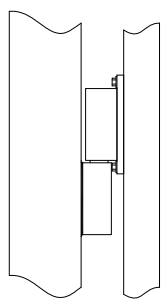

DETAIL A

DETAIL A (optional)

DETAIL C

ESTATE™ ALUMINUM ENTRY GATE

Ornamental Pickets: 3/4" Square x .125" Wall
 Uprights : 2" Square x .250" Wall
 Rails: 1"x 2" x .250"Wall

Values shown are nominal and not to be used for installation purposes. See product specification for installation requirements. ECISO