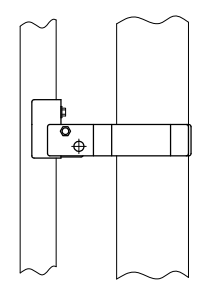

DETAIL A

DETAIL A (optional)

DETAIL C

ESTATE™ ALUMINUM ENTRY GATE

Ornamental Pickets: 3/4" Square x .125" Wall
 Uprights : 2" Square x .250" Wall
 Rails: 1"x 2" x .250"Wall

Values shown are nominal and not to be used for installation purposes. See product specification for installation requirements. ECISO