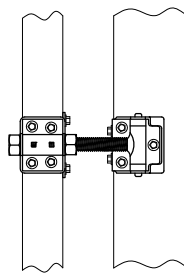

DETAIL A

DETAIL A (optional)

DETAIL C

FRONT VIEW

TOP VIEW

BACK VIEW

TOP VIEW

FRONT VIEW

TOP VIEW

# ESTATE™ ALUMINUM ENTRY GATE

Ornamental Pickets: 3/4" Square x .125" Wall

Uprights : 2" Square x .250" Wall

Rails: 1"x 2" x .250"Wall

Values shown are nominal and not to be used for installation purposes. See product specification for installation requirements.