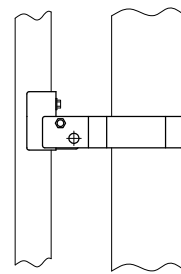

DETAIL A

DETAIL A (optional)

DETAIL C

FRONT VIEW

TOP VIEW

BACK VIEW

TOP VIEW

FRONT VIEW

TOP VIEW

# ESTATE™ ALUMINUM ENTRY GATE

Ornamental Pickets: 3/4" Square x .125" Wall

Uprights : 2" Square x .250" Wall

Rails: 1"x 2" x .250"Wall

Values shown are nominal and not to be used for installation purposes. See product specification for installation requirements.