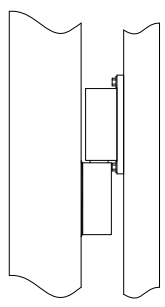

GATE END
HINGE
HINGE POST

GATE END
LATCH
LATCH POST

DETAIL A

DETAIL A (optional)

DETAIL C

TOP VIEW

FRONT VIEW

BACK VIEW

TOP VIEW

FRONT VIEW

TOP VIEW

ESTATE™ ALUMINUM ENTRY GATE

Ornamental Pickets: 3/4" Square x .125" Wall
 Uprights : 2" Square x .250" Wall
 Rails: 1"x 2" x .250"Wall

Values shown are nominal and not to be used for installation purposes. See product specification for installation requirements. EGISO