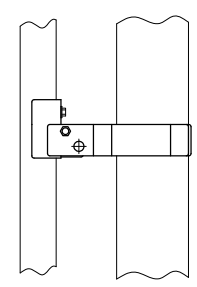

GATE END
HINGE
HINGE POST

GATE END
LATCH
LATCH POST

DETAIL A

DETAIL A (optional)

DETAIL C

TOP VIEW

FRONT VIEW

BACK VIEW

TOP VIEW

FRONT VIEW

TOP VIEW

ESTATE™ ALUMINUM ENTRY GATE

Ornamental Pickets: 3/4" Square x .125" Wall
 Uprights : 2" Square x .250" Wall
 Rails: 1"x 2" x .250"Wall

Values shown are nominal and not to be used for installation purposes. See product specification for installation requirements. EGISO