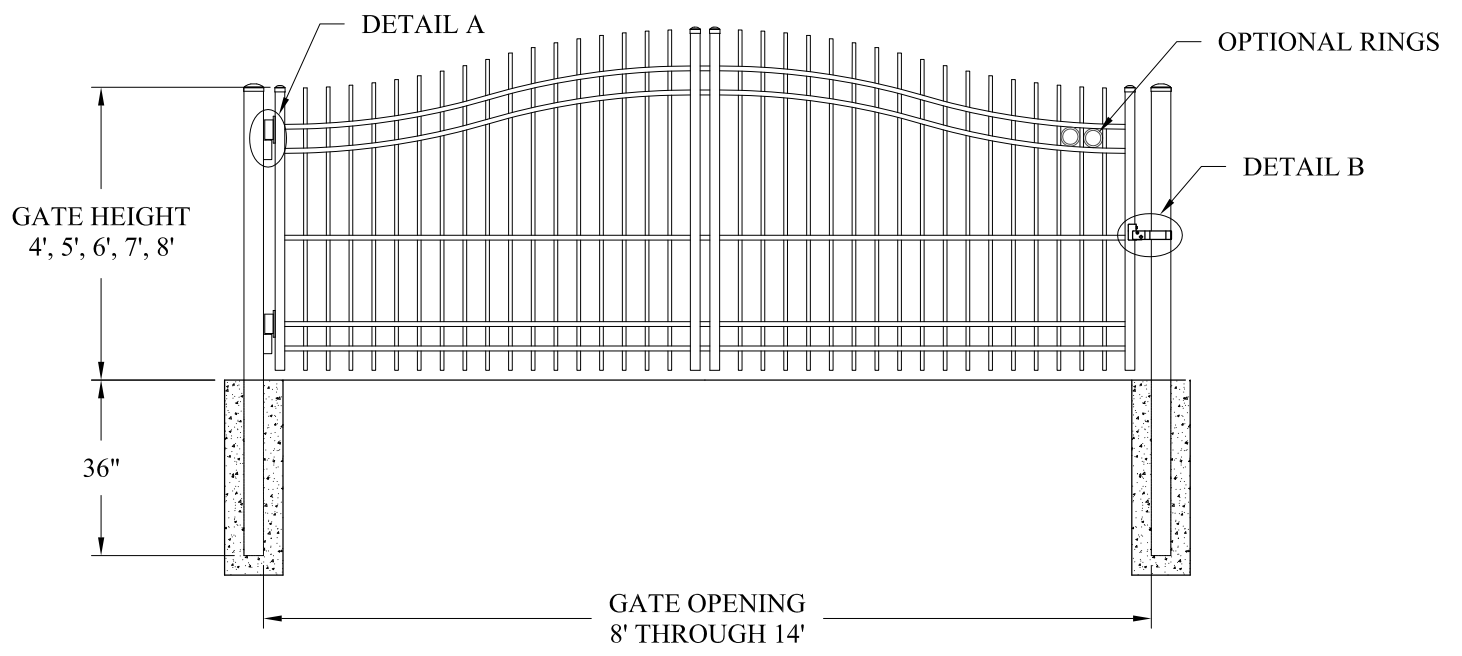

GATE END
HINGE
HINGE POST

GATE END
LATCH
LATCH POST

DETAIL A

DETAIL A (optional)

DETAIL C

TOP VIEW

FRONT VIEW

BACK VIEW

TOP VIEW

FRONT VIEW

TOP VIEW

ESTATE™ ALUMINUM ENTRY GATE

Ornamental Pickets: 3/4" Square x .125" Wall
 Uprights : 2" Square x .250" Wall
 Rails: 1"x 2" x .250"Wall

Values shown are nominal and not to be used for installation purposes. See product specification for installation requirements. EGISO