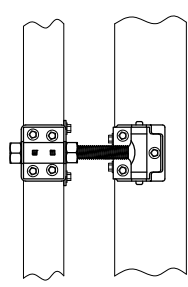

GATE END
HINGE
HINGE POST

GATE END
LATCH
LATCH POST

DETAIL A

DETAIL A (optional)

DETAIL C

TOP VIEW

FRONT VIEW

BACK VIEW

TOP VIEW

FRONT VIEW

TOP VIEW

ESTATE™ ALUMINUM ENTRY GATE

Ornamental Pickets: 3/4" Square x .125" Wall
 Uprights : 2" Square x .250" Wall
 Rails: 1"x 2" x .250"Wall

Values shown are nominal and not to be used for installation purposes. See product specification for installation requirements. EGISO